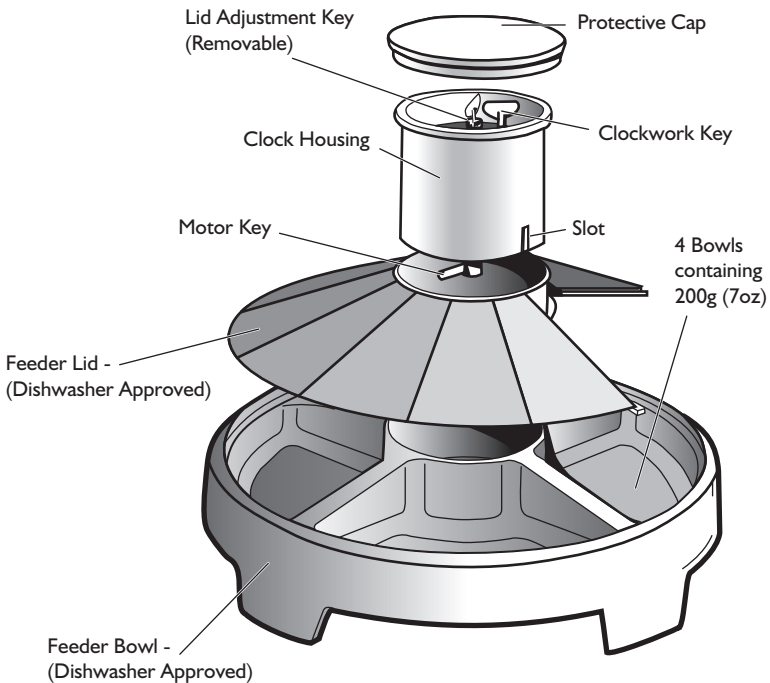

Should you have any difficulties in using your Pet Feeder, please contact our free helpline number on **0808 144 4554**.

Opening times 08.30am - 5.00pm Monday - Thursday, 08.30am - 4.30pm Friday.