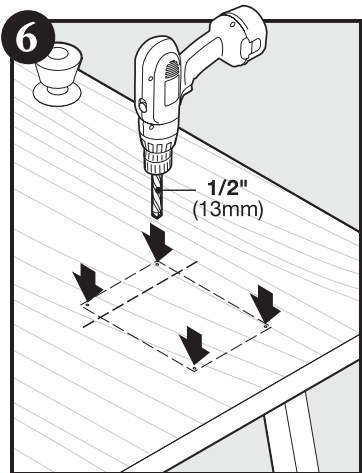

Installation Manual
Manuel d'Installation
Manual De Instalation

Radio Systems Corporation
10427 Electric Avenue
Knoxville, TN 37932
1-800-732-2677
www.petsafe.net

400-680-11