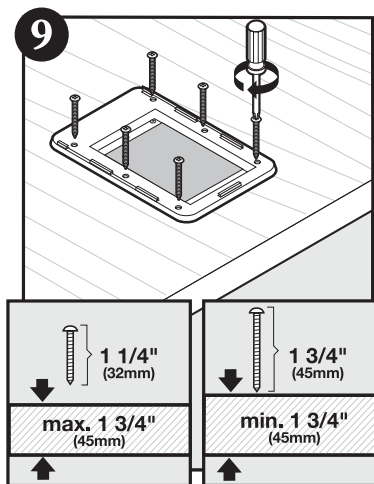

Installation Manual
Manuel d'Installation
Manual De Instalation

Radio Systems Corporation
10427 Electric Avenue
Knoxville, TN 37932
1-800-732-2677
www.petsafe.net

400-680-11