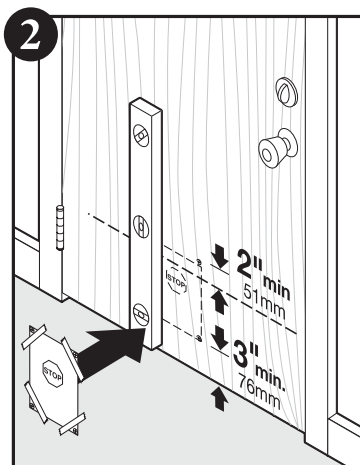

Installation Manual
Manuel d'Installation
Manual De Instalation

Radio Systems Corporation
10427 Electric Avenue
Knoxville, TN 37932
1-800-732-2677
www.petsafe.net

400-680-11