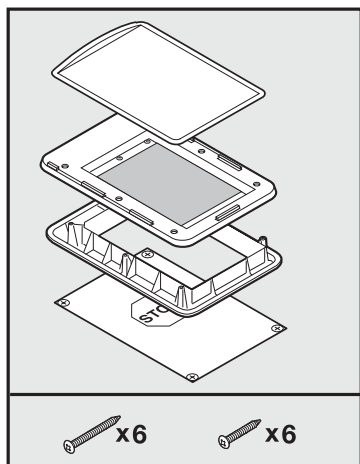

Installation Manual
Manuel d'Installation
Manual De Instalation

Radio Systems Corporation
10427 Electric Avenue
Knoxville, TN 37932
1-800-732-2677
www.petsafe.net

400-680-11