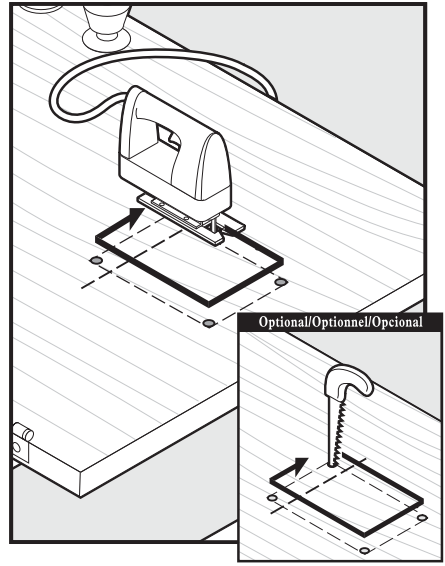

Installation Manual
Manuel d'Installation
Manual De Instalation

Radio Systems Corporation
10427 Electric Avenue
Knoxville, TN 37932
1-800-732-2677
www.petsafe.net

400-680-11