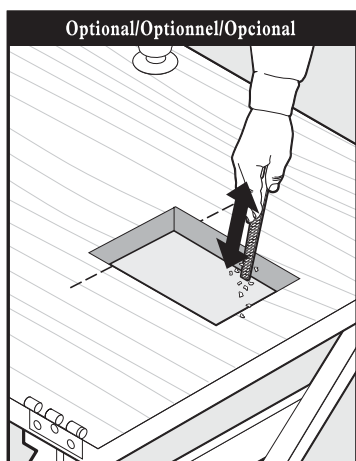

Installation Manual
Manuel d'Installation
Manual De Instalation

Radio Systems Corporation
10427 Electric Avenue
Knoxville, TN 37932
1-800-732-2677
www.petsafe.net

400-680-11