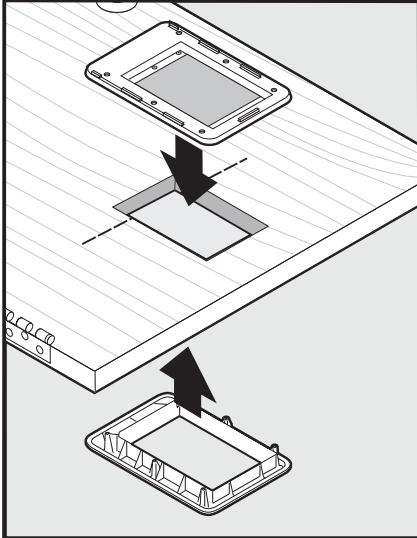

Installation Manual
Manuel d'Installation
Manual De Instalation

Radio Systems Corporation
10427 Electric Avenue
Knoxville, TN 37932
1-800-732-2677
www.petsafe.net

400-680-11