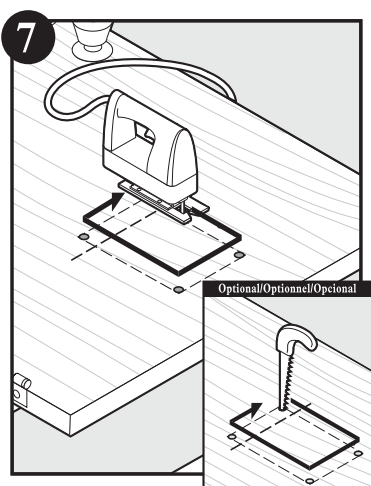

Installation Manual
Manuel d'Installation
Manual De Instalation

Radio Systems Corporation
10427 Electric Avenue
Knoxville, TN 37932
1-800-732-2677
www.petsafe.net

400-680-11