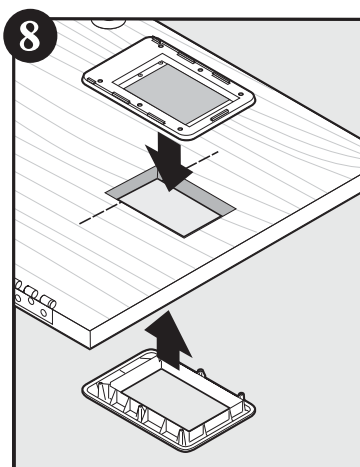

Installation Manual
Manuel d'Installation
Manual De Instalation

Radio Systems Corporation
10427 Electric Avenue
Knoxville, TN 37932
1-800-732-2677
www.petsafe.net

400-680-11