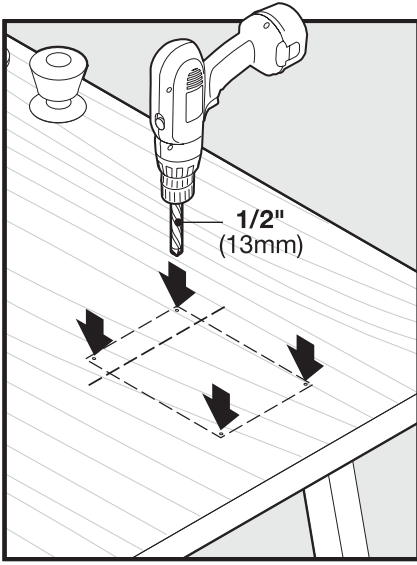

Installation Manual
Manuel d'Installation
Manual De Instalation

Radio Systems Corporation
10427 Electric Avenue
Knoxville, TN 37932
1-800-732-2677
www.petsafe.net

400-680-11